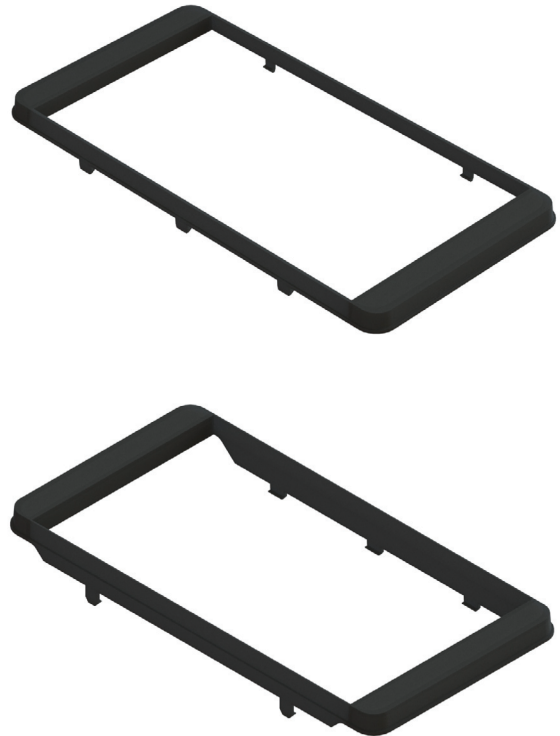

Perfect Fit Kit - Toyota 2-DIN Installation Kit for Toyota Vehicles

Introducing Alpine's premium high gloss 2-DIN bezel and wiring harness designed for perfect upgrade of Toyota vehicles with the factory 200mm head unit. The bezel is finished in 'Piano Black' which is perfectly matched to Alpine audio visual and navigation head units to provide an OEM look and uncompromised aesthetic integration.

Fitting kit includes 2-DIN bezel and plug and play wiring harness. Optional Alpine steering wheel control interface available.

Specifications

PFK-TOYFIXED / TOYFIXED-SWC Designed for Alpine Fixed Face Panel 2-DIN Headunits:

- INE-W940E
- IVE-W535ABT
- ICS-X7
- CDE-W235EBT

PFK-TOYSWING / TOYSWING-SWC Designed for Alpine Swing Face Panel 2-DIN Headunits:

- INE-W947E
- ICS-X8

Product Pricing Details

PFK-TOYFIXED
RRP: \$99

PFK-TOYSWING
RRP: \$99